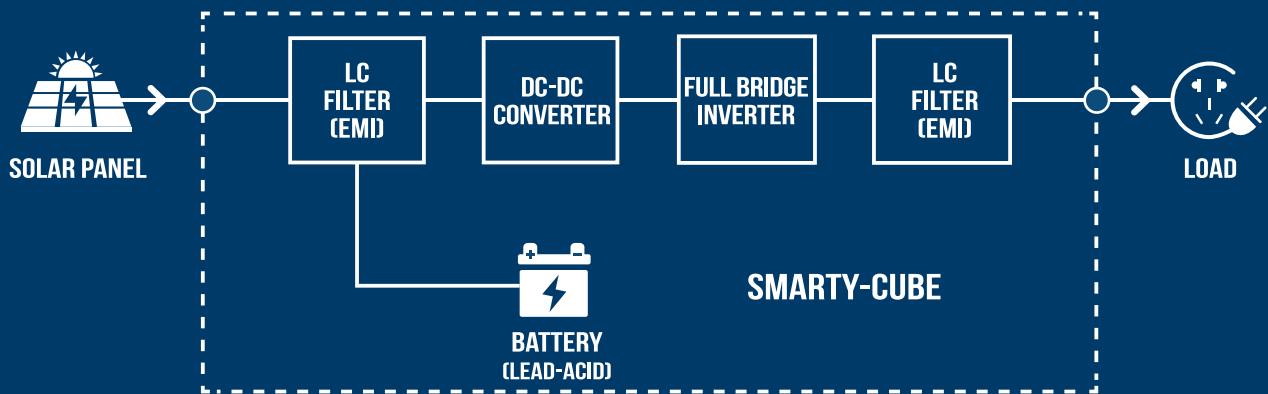

BLOCK DIAGRAM