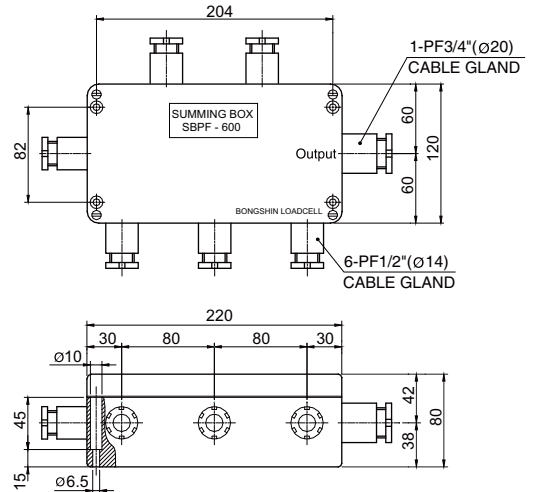

## Model SBPF/SBPG Series

Summing box (Aluminum housing)

SBPF

SBPF-400/SBPG-400(4 load cell)

### Feature

1. Excitation trim (4~6 load cell summing)
2. IP67 Aluminum die-cast enclosure

### ORDERING INFORMATION

**SBPF** - **400**  
 400 : 4 load cell  
 600 : 6 load cell

MODEL  
 SBPF : Brass cable gland (PF thread)  
 SBPG : Polyamide cable gland (PG thread)

SBPF-600/SBPG-600(6 load cell)

### Feature

1. Excitation trim (4~6 load cell summing)
2. IP67 Stainless steel enclosure