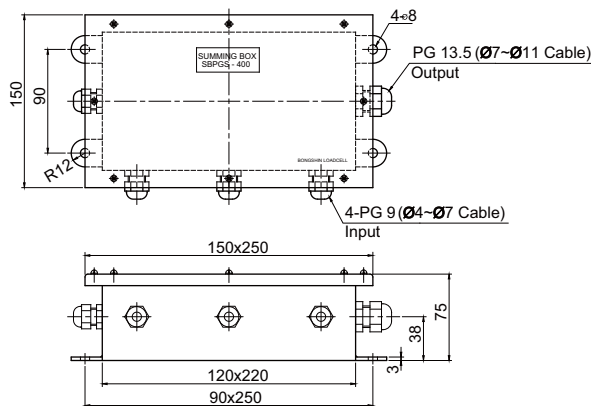

### Feature

1. Excitation trim (4~6 load cell summing)
2. IP67 Aluminum die-cast enclosure

### ORDERING INFORMATION

**SBPF** - **400**  
 400 : 4 load cell  
 600 : 6 load cell

MODEL  
 SBPF : Brass cable gland (PF thread)  
 SBPG : Polyamide cable gland (PG thread)

SBPF-600/SBPG-600(6 load cell)

## Model SBPGS Series

Summing box (Stainless housing)

SBPFS-400/SBPGS-400(4 load cell)

### Feature

1. Excitation trim (4~6 load cell summing)
2. IP67 Stainless steel enclosure