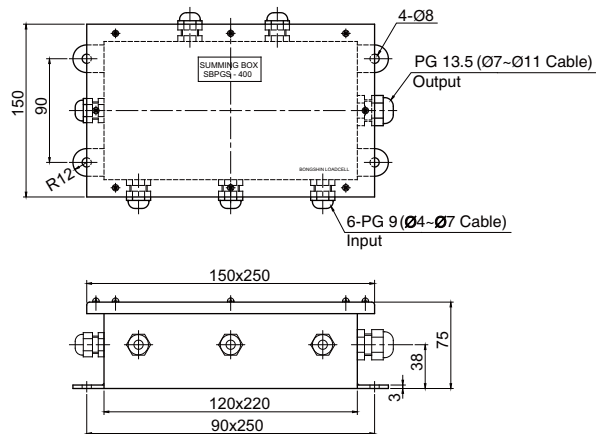

### ORDERING INFORMATION

**SBPF** - **400**  
 400 : 4 load cell  
 600 : 6 load cell

MODEL  
 SBPF : Brass cable gland (PF thread)  
 SBPG : Polyamide cable gland (PG thread)

SBPF-600/SBPG-600(6 load cell)

## Model SBPGS Series

Summing box (Stainless housing)

SBPFS-400/SBPGS-400(4 load cell)

### Feature

1. Excitation trim (4~6 load cell summing)
2. IP67 Stainless steel enclosure

### ORDERING INFORMATION

**SBPGS** - **400**  
 400 : 4 load cell  
 600 : 6 load cell

MODEL  
 SBPGS : Polyamide cable gland (PG thread)  
 SBPFS : Brass cable gland (PF thread)

SBPFS-600/SBPGS-600(6 loadcell)