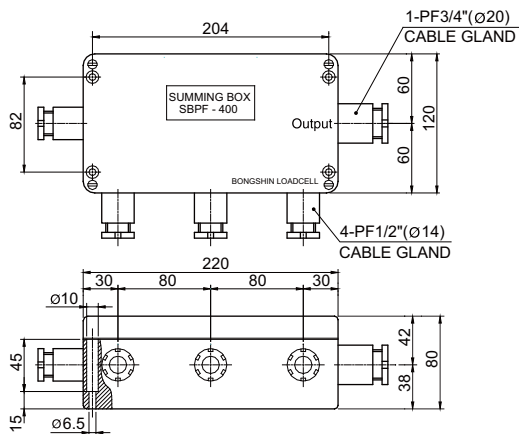

## Model SBPF/SBPG Series

Summing box (Aluminum housing)

SBPF

SBPF-400/SBPG-400(4 load cell)

### Feature

1. Excitation trim (4~6 load cell summing)
2. IP67 Aluminum die-cast enclosure

### ORDERING INFORMATION

**SBPF** - **400**  
 400 : 4 load cell  
 600 : 6 load cell

MODEL  
 SBPF : Brass cable gland (PF thread)  
 SBPG : Polyamide cable gland (PG thread)

SBPF-600/SBPG-600(6 load cell)

### Feature

1. Excitation trim (4~6 load cell summing)
2. IP67 Stainless steel enclosure