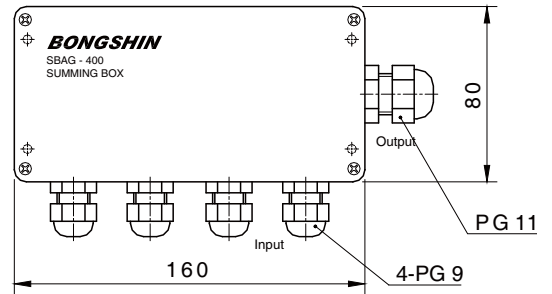

## Model SBAG Series

Summing box (ABS Housing)

### Features

1. Excitation trim
2. 4 load cell summing  
Input cable :  $\varnothing 3.5 \sim \varnothing 8$   
Output cable :  $\varnothing 4 \sim \varnothing 10$
3. Polyamide cable gland
4. IP 67 Protection

### Features

1. Excitation trim
2. 4 ~ 6 load cell summing  
Input cable :  $\varnothing 4 \sim \varnothing 10$   
Output cable :  $\varnothing 6 \sim \varnothing 12$
3. Polyamide cable gland
4. IP 67 Protection

ORDERING INFORMATION	
SB	- 40P
MODEL	40P : 4 load cell
SB	60P : 6 load cell