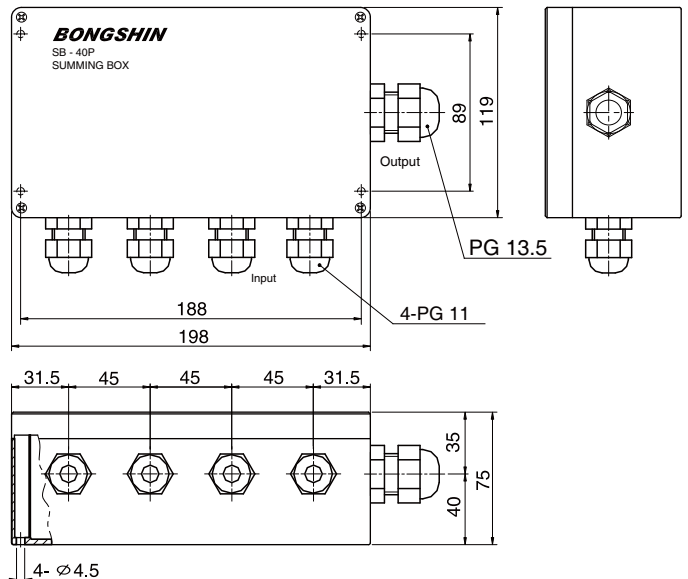

### Features

1. Excitation trim
2. 4 load cell summing  
Input cable :  $\varnothing 3.5 \sim \varnothing 8$   
Output cable :  $\varnothing 4 \sim \varnothing 10$
3. Polyamide cable gland
4. IP 67 Protection

ORDERING INFORMATION	
SBAG	- 400
MODEL	4 load cell
SBAG	

## Model SB-40P Series

Summing box (ABS Housing)

ORDERING INFORMATION	
SB	- 40P
MODEL	40P : 4 load cell
SB	60P : 6 load cell