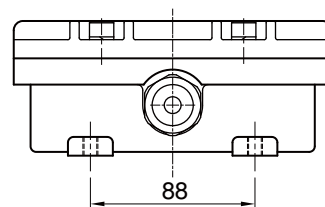

* Specifications are subject to change without notice

APR, 2018