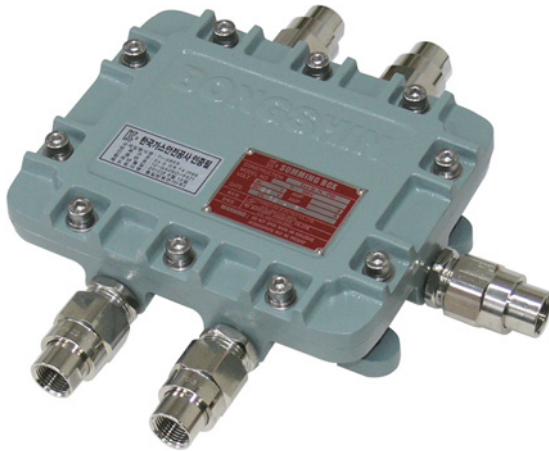

Model TI-SBEX Series

Flameproof type SUMMING BOX

Features

1. Flameproof (Ex d IIB T4)
2. 2 ~ 4 load cell summing
3. Excitation trim
4. Cast aluminium housing

ORDERING INFORMATION	
TI-SBEX - 400	
MODEL	200 : 2 load cell
TI-SBEX	300 : 3 load cell
	400 : 4 load cell