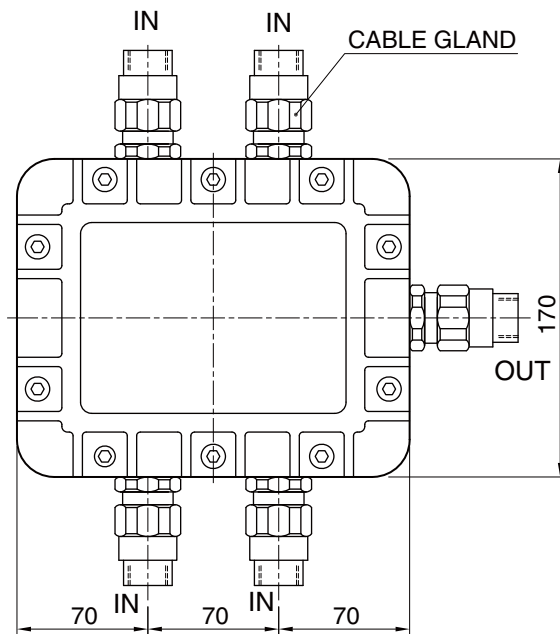

Model TI-SBEX Series

Flameproof type SUMMING BOX

Features

1. Flameproof (Ex d IIB T4)
2. 2 ~ 4 load cell summing
3. Excitation trim
4. Cast aluminium housing

ORDERING INFORMATION	
TI-SBEX - 400	
MODEL	200 : 2 load cell
TI-SBEX	300 : 3 load cell
	400 : 4 load cell