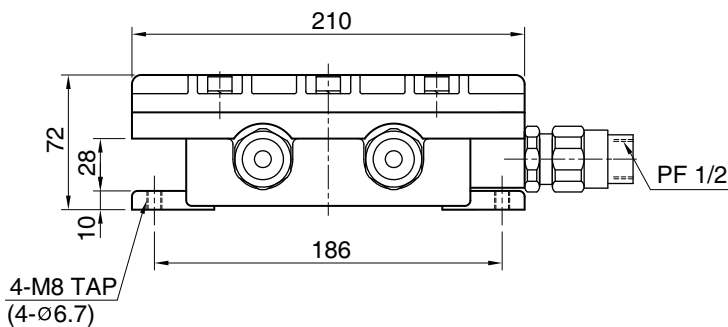

* Specifications are subject to change without notice

APR, 2018