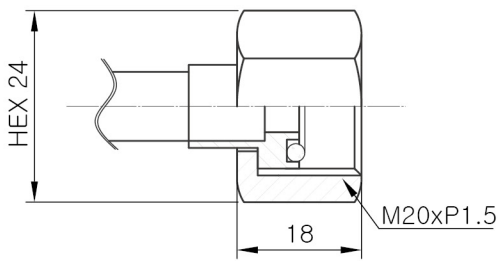

BK-NR8K-A00[H07]

Metal

BK-NR8D-A00

BK-NR8K-A00[H06]

O-Ring

BK-NR8E-A00

Order No.	A	B(Screw Type)	C	D(Seal Type)	Material
BK-NR8E-A00	64	M20xP1.5	13	EPDM O-RING	BRASS
BK-NR8E-A00(H01)	64	BSP PF 3/8	13	EPDM O-RING	BRASS
BK-NR8E-A00(H02)	64	M20xP1.5	13	EPDM O-RING	Aluminium
BK-NR8E-A00(H04)	64	3/4 16N UNF Bite Type	18	EPDM O-RING	Aluminium
BK-NR8D-A00	58	M20xP1.5	13	Metal Seal	BRASS
BK-NR8D-A00(H01)	58	M20xP1.5	13	Metal Seal	Aluminium

- Part No. : BK-NR8E-A00(H04)
- Screw Type : 3/4 16N UNF
- Material : Brass

- Part No. : BK-NR8E-A00(H01)
- Screw Type : BSP, PF 3/8
- Material : Brass