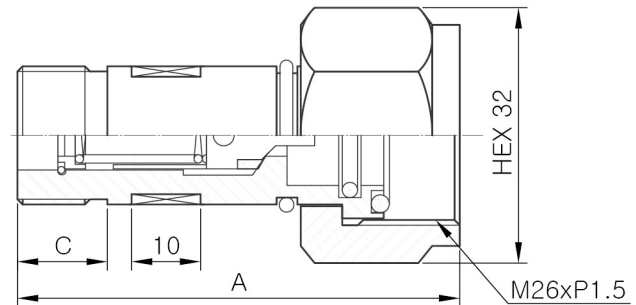

BK-NR8K-A00[H07]

Metal

BK-NR8D-A00

BK-NR8K-A00[H06]

O-Ring

BK-NR8E-A00

Order No.	A	B(Screw Type)	C	D(Seal Type)	Material
BK-NR8E-A00	64	M20xP1.5	13	EPDM O-RING	BRASS
BK-NR8E-A00(H01)	64	BSP PF 3/8	13	EPDM O-RING	BRASS
BK-NR8E-A00(H02)	64	M20xP1.5	13	EPDM O-RING	Aluminium
BK-NR8E-A00(H04)	64	3/4 16N UNF Bite Type	18	EPDM O-RING	Aluminium
BK-NR8D-A00	58	M20xP1.5	13	Metal Seal	BRASS
BK-NR8D-A00(H01)	58	M20xP1.5	13	Metal Seal	Aluminium

- Part No. : BK-NR8E-A00(H04)
- Screw Type : 3/4 16N UNF
- Material : Brass

- Part No. : BK-NR8E-A00(H01)
- Screw Type : BSP, PF 3/8
- Material : Brass