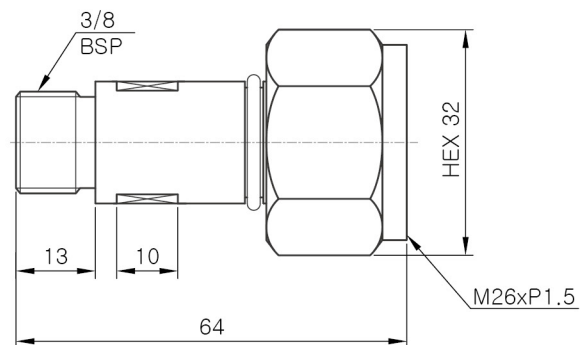

BK-NR8K-A00[H07]

Metal

BK-NR8D-A00

BK-NR8K-A00[H06]

O-Ring

BK-NR8E-A00

Order No.	A	B(Screw Type)	C	D(Seal Type)	Material
BK-NR8E-A00	64	M20xP1.5	13	EPDM O-RING	BRASS
BK-NR8E-A00(H01)	64	BSP PF 3/8	13	EPDM O-RING	BRASS
BK-NR8E-A00(H02)	64	M20xP1.5	13	EPDM O-RING	Aluminium
BK-NR8E-A00(H04)	64	3/4 16N UNF Bite Type	18	EPDM O-RING	Aluminium
BK-NR8D-A00	58	M20xP1.5	13	Metal Seal	BRASS
BK-NR8D-A00(H01)	58	M20xP1.5	13	Metal Seal	Aluminium

- Part No. : BK-NR8E-A00(H04)
- Screw Type : 3/4 16N UNF
- Material : Brass

- Part No. : BK-NR8E-A00(H01)
- Screw Type : BSP, PF 3/8
- Material : Brass