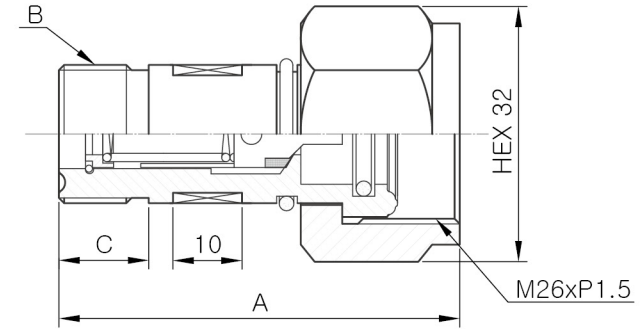

BK-NR8K-A00[H07]

Metal

BK-NR8D-A00

BK-NR8K-A00[H06]

O-Ring

BK-NR8E-A00

Order No.	A	B(Screw Type)	C	D(Seal Type)	Material
BK-NR8E-A00	64	M20xP1.5	13	EPDM O-RING	BRASS
BK-NR8E-A00(H01)	64	BSP PF 3/8	13	EPDM O-RING	BRASS
BK-NR8E-A00(H02)	64	M20xP1.5	13	EPDM O-RING	Aluminium
BK-NR8E-A00(H04)	64	3/4 16N UNF Bite Type	18	EPDM O-RING	Aluminium
BK-NR8D-A00	58	M20xP1.5	13	Metal Seal	BRASS
BK-NR8D-A00(H01)	58	M20xP1.5	13	Metal Seal	Aluminium

- Part No. : BK-NR8E-A00(H04)
- Screw Type : 3/4 16N UNF
- Material : Brass

- Part No. : BK-NR8E-A00(H01)
- Screw Type : BSP, PF 3/8
- Material : Brass