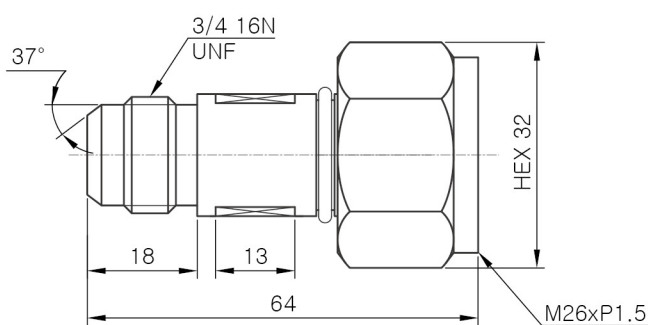

BK-NR8K-A00[H07]

Metal

BK-NR8D-A00

BK-NR8K-A00[H06]

O-Ring

BK-NR8E-A00

Order No.	A	B(Screw Type)	C	D(Seal Type)	Material
BK-NR8E-A00	64	M20xP1.5	13	EPDM O-RING	BRASS
BK-NR8E-A00(H01)	64	BSP PF 3/8	13	EPDM O-RING	BRASS
BK-NR8E-A00(H02)	64	M20xP1.5	13	EPDM O-RING	Aluminium
BK-NR8E-A00(H04)	64	3/4 16N UNF Bite Type	18	EPDM O-RING	Aluminium
BK-NR8D-A00	58	M20xP1.5	13	Metal Seal	BRASS
BK-NR8D-A00(H01)	58	M20xP1.5	13	Metal Seal	Aluminium

- Part No. : BK-NR8E-A00(H04)
- Screw Type : 3/4 16N UNF
- Material : Brass

- Part No. : BK-NR8E-A00(H01)
- Screw Type : BSP, PF 3/8
- Material : Brass