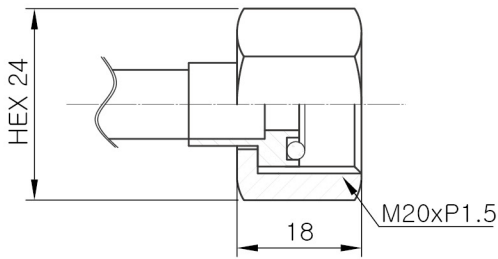

BK-NR8K-A00[H07]

Metal

BK-NR8D-A00

BK-NR8K-A00[H06]

O-Ring

BK-NR8E-A00

| Order No. | A | B(Screw Type) | C | D(Seal Type) | Material |
|------------------|----|-----------------------|----|--------------|-----------|
| BK-NR8E-A00 | 64 | M20xP1.5 | 13 | EPDM O-RING | BRASS |
| BK-NR8E-A00(H01) | 64 | BSP PF 3/8 | 13 | EPDM O-RING | BRASS |
| BK-NR8E-A00(H02) | 64 | M20xP1.5 | 13 | EPDM O-RING | Aluminium |
| BK-NR8E-A00(H04) | 64 | 3/4 16N UNF Bite Type | 18 | EPDM O-RING | Aluminium |
| BK-NR8D-A00 | 58 | M20xP1.5 | 13 | Metal Seal | BRASS |
| BK-NR8D-A00(H01) | 58 | M20xP1.5 | 13 | Metal Seal | Aluminium |

- Part No. : BK-NR8E-A00(H04)
- Screw Type : 3/4 16N UNF
- Material : Brass

- Part No. : BK-NR8E-A00(H01)
- Screw Type : BSP, PF 3/8
- Material : Brass