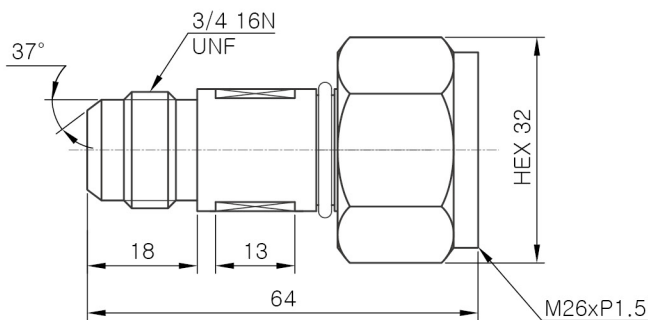

BK-NR8K-A00[H07]

Metal

BK-NR8D-A00

BK-NR8K-A00[H06]

O-Ring

BK-NR8E-A00

| Order No. | A | B(Screw Type) | C | D(Seal Type) | Material |
|------------------|----|-----------------------|----|--------------|-----------|
| BK-NR8E-A00 | 64 | M20xP1.5 | 13 | EPDM O-RING | BRASS |
| BK-NR8E-A00(H01) | 64 | BSP PF 3/8 | 13 | EPDM O-RING | BRASS |
| BK-NR8E-A00(H02) | 64 | M20xP1.5 | 13 | EPDM O-RING | Aluminium |
| BK-NR8E-A00(H04) | 64 | 3/4 16N UNF Bite Type | 18 | EPDM O-RING | Aluminium |
| BK-NR8D-A00 | 58 | M20xP1.5 | 13 | Metal Seal | BRASS |
| BK-NR8D-A00(H01) | 58 | M20xP1.5 | 13 | Metal Seal | Aluminium |

- Part No. : BK-NR8E-A00(H04)
- Screw Type : 3/4 16N UNF
- Material : Brass

- Part No. : BK-NR8E-A00(H01)
- Screw Type : BSP, PF 3/8
- Material : Brass