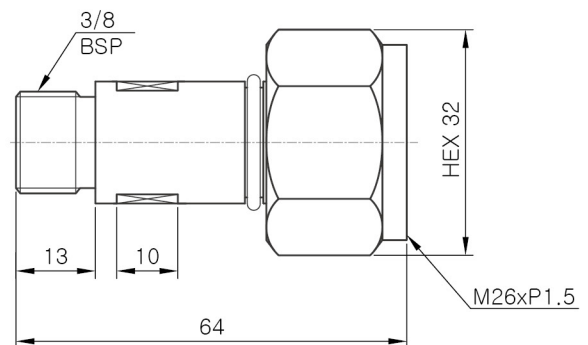

BK-NR8K-A00[H07]

Metal

BK-NR8D-A00

BK-NR8K-A00[H06]

O-Ring

BK-NR8E-A00

| Order No. | A | B(Screw Type) | C | D(Seal Type) | Material |
|------------------|----|-----------------------|----|--------------|-----------|
| BK-NR8E-A00 | 64 | M20xP1.5 | 13 | EPDM O-RING | BRASS |
| BK-NR8E-A00(H01) | 64 | BSP PF 3/8 | 13 | EPDM O-RING | BRASS |
| BK-NR8E-A00(H02) | 64 | M20xP1.5 | 13 | EPDM O-RING | Aluminium |
| BK-NR8E-A00(H04) | 64 | 3/4 16N UNF Bite Type | 18 | EPDM O-RING | Aluminium |
| BK-NR8D-A00 | 58 | M20xP1.5 | 13 | Metal Seal | BRASS |
| BK-NR8D-A00(H01) | 58 | M20xP1.5 | 13 | Metal Seal | Aluminium |

- Part No. : BK-NR8E-A00(H04)
- Screw Type : 3/4 16N UNF
- Material : Brass

- Part No. : BK-NR8E-A00(H01)
- Screw Type : BSP, PF 3/8
- Material : Brass