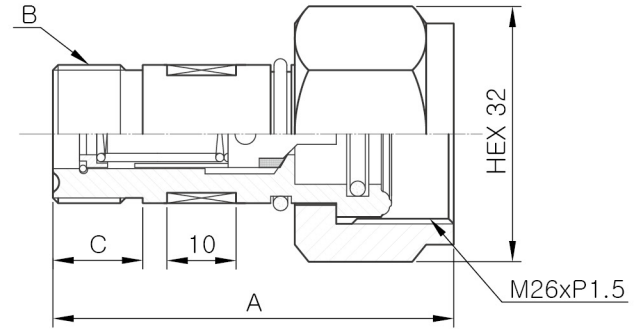

BK-NR8K-A00[H07]

Metal

BK-NR8D-A00

BK-NR8K-A00[H06]

O-Ring

BK-NR8E-A00

| Order No. | A | B(Screw Type) | C | D(Seal Type) | Material |
|------------------|----|-----------------------|----|--------------|-----------|
| BK-NR8E-A00 | 64 | M20xP1.5 | 13 | EPDM O-RING | BRASS |
| BK-NR8E-A00(H01) | 64 | BSP PF 3/8 | 13 | EPDM O-RING | BRASS |
| BK-NR8E-A00(H02) | 64 | M20xP1.5 | 13 | EPDM O-RING | Aluminium |
| BK-NR8E-A00(H04) | 64 | 3/4 16N UNF Bite Type | 18 | EPDM O-RING | Aluminium |
| BK-NR8D-A00 | 58 | M20xP1.5 | 13 | Metal Seal | BRASS |
| BK-NR8D-A00(H01) | 58 | M20xP1.5 | 13 | Metal Seal | Aluminium |

- Part No. : BK-NR8E-A00(H04)
- Screw Type : 3/4 16N UNF
- Material : Brass

- Part No. : BK-NR8E-A00(H01)
- Screw Type : BSP, PF 3/8
- Material : Brass