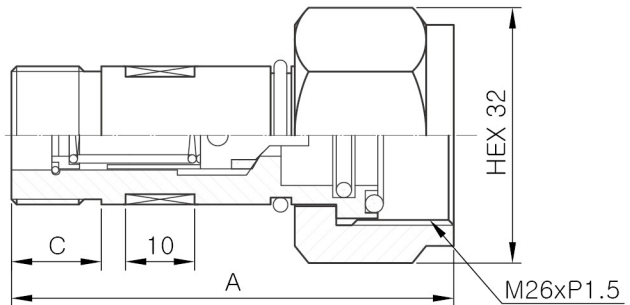

BK-NR8K-A00[H07]

Metal

BK-NR8D-A00

BK-NR8K-A00[H06]

O-Ring

BK-NR8E-A00

| Order No. | A | B(Screw Type) | C | D(Seal Type) | Material |
|------------------|----|-----------------------|----|--------------|-----------|
| BK-NR8E-A00 | 64 | M20xP1.5 | 13 | EPDM O-RING | BRASS |
| BK-NR8E-A00(H01) | 64 | BSP PF 3/8 | 13 | EPDM O-RING | BRASS |
| BK-NR8E-A00(H02) | 64 | M20xP1.5 | 13 | EPDM O-RING | Aluminium |
| BK-NR8E-A00(H04) | 64 | 3/4 16N UNF Bite Type | 18 | EPDM O-RING | Aluminium |
| BK-NR8D-A00 | 58 | M20xP1.5 | 13 | Metal Seal | BRASS |
| BK-NR8D-A00(H01) | 58 | M20xP1.5 | 13 | Metal Seal | Aluminium |

- Part No. : BK-NR8E-A00(H04)
- Screw Type : 3/4 16N UNF
- Material : Brass

- Part No. : BK-NR8E-A00(H01)
- Screw Type : BSP, PF 3/8
- Material : Brass