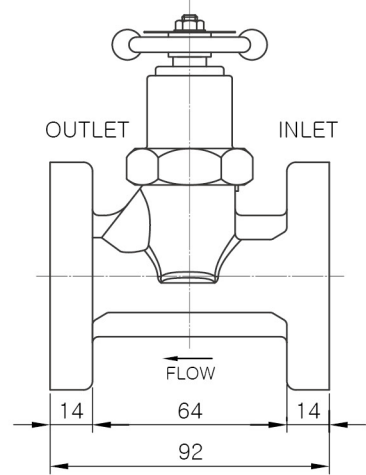

BK-G15-9211-A00[H01~H06]

상시 열림
Normal Open
<Green>

<Zinc Hand Wheel>

상시 닫힘
Normal Close
<Red>

Normal Open
<Green>

<Brass Hand Wheel>

Normal Close
<Red>

<H01>