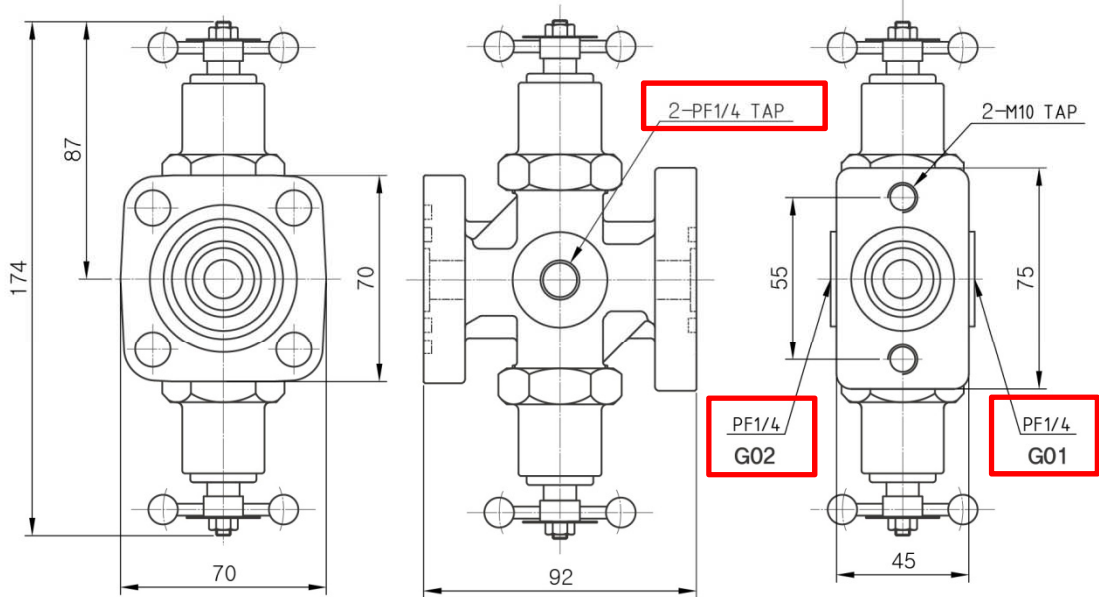

SF6 GAS VALVES FOR GAS BREAKER AND SWITCHGEAR

2 WAY GAS BELLOWS VALVE

- Part No. BK-G15S-A00 (G01)
홀 오른쪽 위치/Hole on the right
- Part No. BK-G15S-A00 (G02)
홀 왼쪽에 위치/Hole on the left
- Part No. BK-G15S-A00 (G03)
홀 관통 / Hole through

2 way gas valve plug
: BK-090724-01 blocks the hole
BK-G15S-A00의 홀을 막을 수 있습니다.

BK-090724-01

1. PF 1/4 Plug
2. Material : Brass
3. Seal Type : Soft seal(O-RING)
4. O-Ring Material : EPDM

- BK-G15-9211-C00, gauge connector is able to connect gauge on valve.
- BK-G15-9211-C00을 2 way 밸브에 연결하여 게이지를 연결 시킬 수 있게 합니다.

BK-G15-9211-C00

1. PF 1/4 Gauge Connector
2. Material : Brass
3. Seal Type : Soft seal(O-RING)
4. O-Ring Material : EPDM