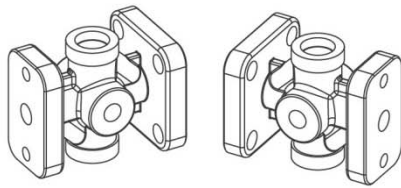

SF6 GAS VALVES FOR GAS BREAKER AND SWITCHGEAR

2 WAY GAS BELLOWS VALVE

- Part No. BK-G15S-A00 (G01)
홀 오른쪽 위치/Hole on the right
- Part No. BK-G15S-A00 (G02)
홀 왼쪽에 위치/Hole on the left
- Part No. BK-G15S-A00 (G03)
홀 관통 / Hole through

2 way gas valve plug
: BK-090724-01 blocks the hole
BK-G15S-A00의 홀을 막을 수 있습니다.

BK-090724-01

1. PF 1/4 Plug
2. Material : Brass
3. Seal Type : Soft seal(O-RING)
4. O-Ring Material : EPDM

- BK-G15-9211-C00, gauge connector is able to connect gauge on valve.
- BK-G15-9211-C00을 2 way 밸브에 연결하여 게이지를 연결 시킬 수 있게 합니다.

BK-G15-9211-C00

1. PF 1/4 Gauge Connector
2. Material : Brass
3. Seal Type : Soft seal(O-RING)
4. O-Ring Material : EPDM