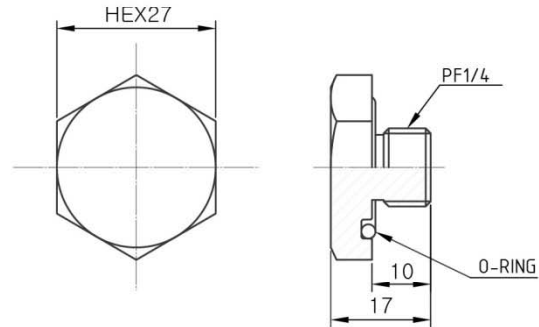

SF6 GAS VALVES FOR GAS BREAKER AND SWITCHGEAR

2 WAY GAS BELLOWS VALVE

- Part No. BK-G15S-A00 (G01)
홀 오른쪽 위치/Hole on the right
- Part No. BK-G15S-A00 (G02)
홀 왼쪽에 위치/Hole on the left
- Part No. BK-G15S-A00 (G03)
홀 관통 / Hole through

2 way gas valve plug
: BK-090724-01 blocks the hole
BK-G15S-A00의 홀을 막을 수 있습니다.

BK-090724-01

1. PF 1/4 Plug
2. Material : Brass
3. Seal Type : Soft seal(O-RING)
4. O-Ring Material : EPDM

- BK-G15-9211-C00, gauge connector is able to connect gauge on valve.
- BK-G15-9211-C00을 2 way 밸브에 연결하여 게이지를 연결 시킬 수 있게 합니다.

BK-G15-9211-C00

1. PF 1/4 Gauge Connector
2. Material : Brass
3. Seal Type : Soft seal(O-RING)
4. O-Ring Material : EPDM