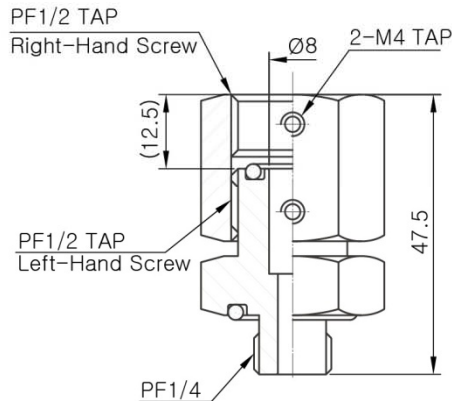

SF6 GAS VALVES FOR GAS BREAKER AND SWITCHGEAR

2 WAY GAS BELLOWS VALVE

- Part No. BK-G15S-A00 (G01)
홀 오른쪽 위치/Hole on the right
- Part No. BK-G15S-A00 (G02)
홀 왼쪽에 위치/Hole on the left
- Part No. BK-G15S-A00 (G03)
홀 관통 / Hole through

2 way gas valve plug
: BK-090724-01 blocks the hole
BK-G15S-A00의 홀을 막을 수 있습니다.

BK-090724-01

1. PF 1/4 Plug
2. Material : Brass
3. Seal Type : Soft seal(O-RING)
4. O-Ring Material : EPDM

- BK-G15-9211-C00, gauge connector is able to connect gauge on valve.
- BK-G15-9211-C00을 2 way 밸브에 연결하여 게이지를 연결 시킬 수 있게 합니다.

BK-G15-9211-C00

1. PF 1/4 Gauge Connector
2. Material : Brass
3. Seal Type : Soft seal(O-RING)
4. O-Ring Material : EPDM