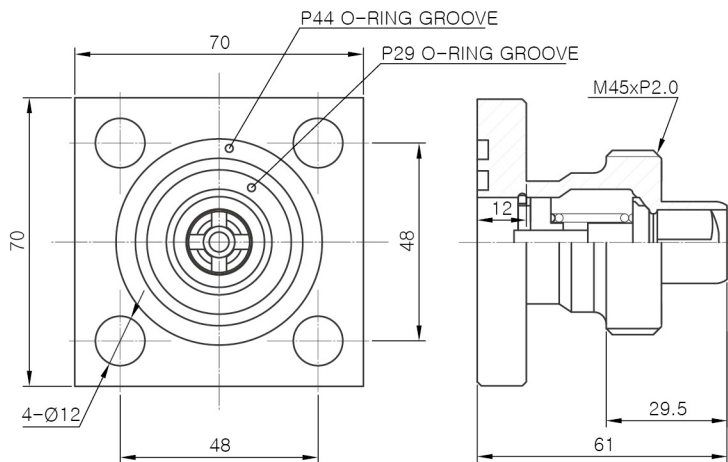

DN20 CONNECTIONS

BK-NRA20-A00
Material : Aluminum or Brass

BK-NRA20-E00
Material : Aluminum or Brass

BK-NR20D-A00
Material : Aluminum or Brass