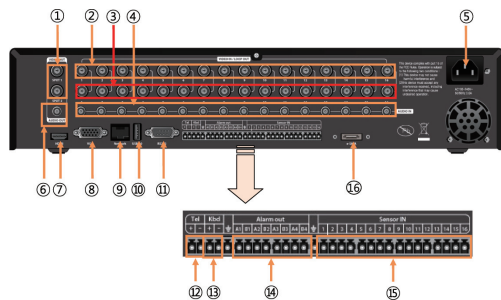

## FEATURES

- Up to 960H 700TVL Camera input
- Independent video output (1 HDMI, 1 VGA)
- Digital Zoom in (Display / Playback)
- Dual stream
- Up to 25 users
- USB 2.0 x 2ea, e-SATA
- E-Mail with JPEG image
- Auto DDNS with Mac address
- Mobile viewing with any 3G phone
- FSK telemetry, PELCO-C

## Real panel

- 1) Spot Monitor Outputs : Spot Video Output (Composite Video)
- 2) Video Intpus : camera inputs
- 3) Video Outputs : camera Loop outputs
- 4) Audio Input : Audio input through Line
- 5) AC Power Input : AC 100~240V 50/60Hz
- 6) Audio Output
- 7) HDMI Output : HDMI output (1080p)
- 8) VGA Output : VGA video output for main monitor (1024x768 to 1920x1080)
- 9) Network Port : Connecting to the DVR through Internet or LAN
- 10) USB Port : USB 2.0 port for mouse
- 11) RS232 : Serial Communication (for service)
- 12) PTZ Camera Controller : Serial Communication for Pan/Tilt Camera
- 13) Keyboard Controller : Serial Communication for P/T/Z Control Keyboard
- 14) Alarm Output : Alarm(relay) output port
- 15) Sensor Input : Sensor input ports
- 16) E-SATA Port : Port for e-SATA HDD