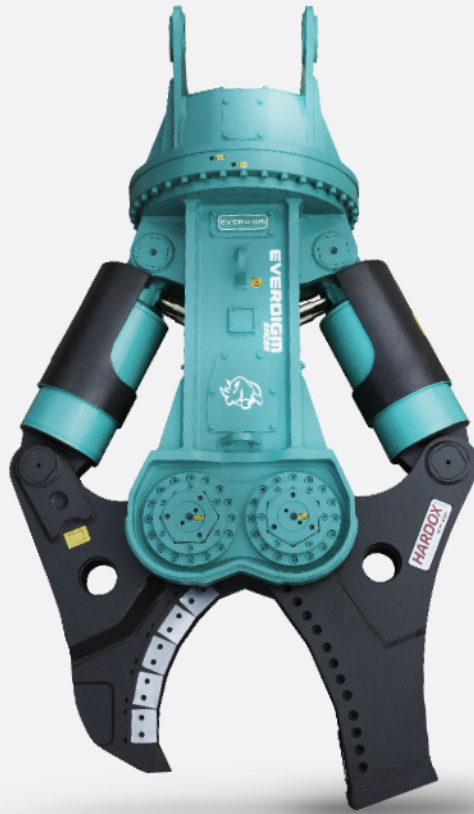

Professionalism, Advanced Quality, Real Satisfaction

Every Everdigm products are made with endless passion and challenge about the quality of the products

Tools that make people move

에버다임 철재절단기 EHC30S

Item	Unit	EHC30S	
적용굴삭기	ton	27~36	
중량	kg	2,770	
전장	mm	2,688	
조별림폭	mm	602	
최대절단력	ton	361	
사용유량	lpm	200~300	
최고작동압력	bar	350	
최대회전유량	lpm	24	
최고회전압력	bar	140	
조개폐시간 (250lpm기준)	열림	sec	3.5
	닫힘	sec	3.8~7.2
	1사이클	sec	7.3~10.7