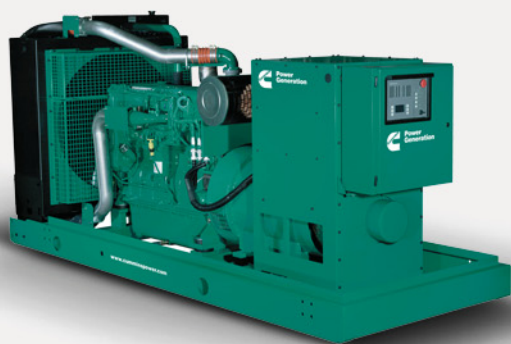

Professionalism, Advanced Quality, Real Satisfaction

Every Everdigm products are made with endless passion and challenge about the quality of the products

Tools that make people move

EVERDIGM C-series : Powered by Cummins Diesel Engine

Model	Generator Set				Diesel Engine		
	Standby(kW)		Prime(kW)		Dimension WxLxH(mm)	Weight (kg)	Pad Size WxLxH(mm)
	50Hz	60Hz	50Hz	60Hz			
EDG-35C	35	—	32	—	930X1753X1250	745	1600X2400X100
EDG-50C	50	44	45	32	930X1753X1256	711	1600X2400X100
EDG-70C	70	—	65	—	1046X1950X1221	1014	1300X2500X200
EDG-100C	100	88	90	80	1046X1977X1311	1162	1400X2500X200
EDG-135C	135	120	122	109	1100X2404X1472	1167	1600X2800X200
EDG-175C	175	140	160	126	1100X2656X1658	1544	1600X3000X250
EDG-200C	200	160	180	146	1100X2656X1658	1544	1700X3200X250
EDG-225C	225	—	205	—	1300X2686X1547	1940	1700X3300X250
EDG-250C	250	220	225	200	1100X3135X1928	2518	1700X3300X250
EDG-275C	275	240	250	220	1100X3549X2078	2518	2200X3800X200
EDG-300C	300	264	275	240	1100X3549X2078	2518	2200X3800X200
EDG-350C	350	—	320	—	1100X3549X2078	3373	2200X3800X200
EDG-400C	400	—	—	—	1100X3549X2115	3493	1600X3800X300
EDG-450C	450	—	409	—	1500X3427X2066	3987	1400X3400X400
EDG-500C	500	—	455	—	1500X3427X2066	4137	2100X4100X300
EDG-600C	603	565	545	—	1608X4047X1942	5491	2000X4400X400
EDG-750C	750	660	680	600	1879X4266X2052	6387	2400X4900X400
EDG-800C	800	720	725	656	1879X4266X2052	6387	2300X5000X400
EDG-900C	925	833	835	751	1685X4297X2079	6117	2400X5000X500
EDG-1000C	1012	888	920	800	1702X4571X2332	7195	2400X5600X500
EDG-1250C	1270	1120	1120	1005	2000X5105X2238	9099	2500X5800X500
EDG-1500C	1545	—	1286	—	2033X5690X2330	10024	3000X6000X450
EDG-2000C	2000	—	1825	—	2286X6175X2537	14863	3000X7000X500
EDG-2250C	2250	—	—	—	2494X6175X3115	16690	3000X7000X500
EDG-2500C	2500	—	2336	—	2750X6965X3360	20588	2900X6200X600
EDG-2750C	2750	—	2500	—	2946X6965X3371	20790	2900X6200X601