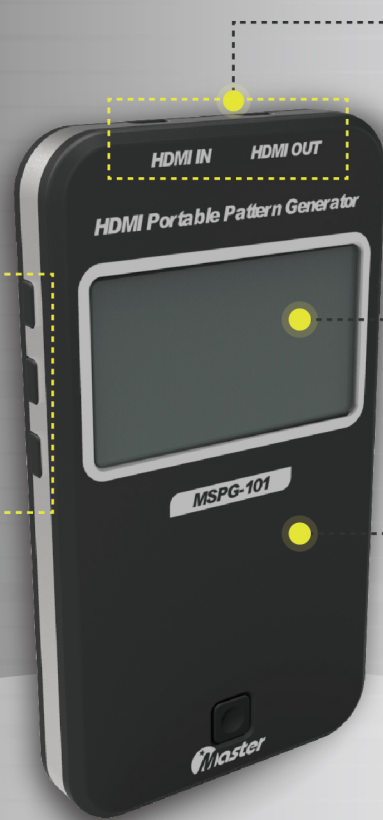

HDMI Portable Pattern Generator

MSPG-101

MSPG-101 is pattern generator of inspect various patterns and supports resolution maximum 3840x2160@30Hz. It can read Digital signals like DVD, PC, BLUERAY etc., and analysed information shows to the LCD. Compacity size, built-in battery and various functions will make convenient work place.

MICRO HDMI

- HDMI IN
 - Analysis HDMI Output Source
- HDMI OUT
 - Output the HDMI Pattern & Resolution

SCREEN

Indicate the present information

BATTERY

Li-Polymer 3.7V 800mAh

KEY

Set up the MODE / UP / DOWN

ENTER

Enter button

POWER SWITCHCH

CHARGING

Micro 5Pin
(Charging & Upgrade port)