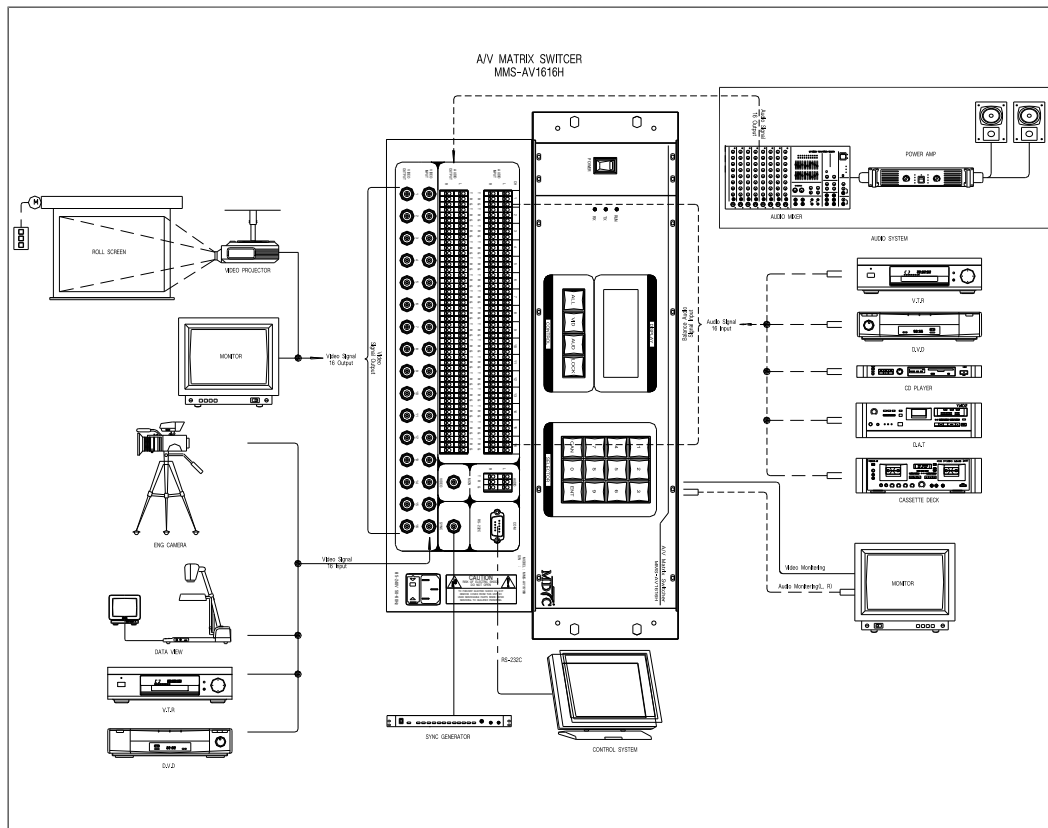

Panel Drawing

Specifications

- Audio Part
 - Input/Output number : 16 x 16
 - Input/Output type : Balanced/unbalanced stereo, 600ohm
 - Input/Output connector : WAGO
 - Max level : 21dBm
 - Frequency response : ± 0.1 dB(20Hz ~ 20kHz)
 - Crosstalk : below 80dB
 - S/N : below 83dB (20Hz ~ 20kHz)

MMS-AV1616H

A/V Matrix Switcher

장비개요 및 성능

Max Digital Tech Co., Ltd <http://www.maxdigital.co.kr>

Specifications

- Video Part
 - Input/Output number : 16 x 16
 - Input/Output type : Composite video 1Vp-p, 75ohm
 - Input/Output connector : BNC
 - Bandwidth : 100 MHz (-3 dB), fully loaded
 - Frequency response : $\pm 0.1\text{dB}$ (750KHz ~ 4.7MHz)
 - Differential phase error : 0.1°
 - Differential gain error : 0.1%
 - Crosstalk : below 60dB
 - Sync : Standards, BNC, 75ohm
- Remote Control Part
 - Serial control : 1 RS-232, d-sub 9pin connect
- Case & Power Part
 - Power source : AC 85 ~ 240V 50 ~ 60Hz
 - Temperature : 0°C ~ 40°C
 - Power consumption : below 25Watt
 - Type : 19" Rack type
 - Dimensions : 483(W) * 133.5(H) * 300(D) mm