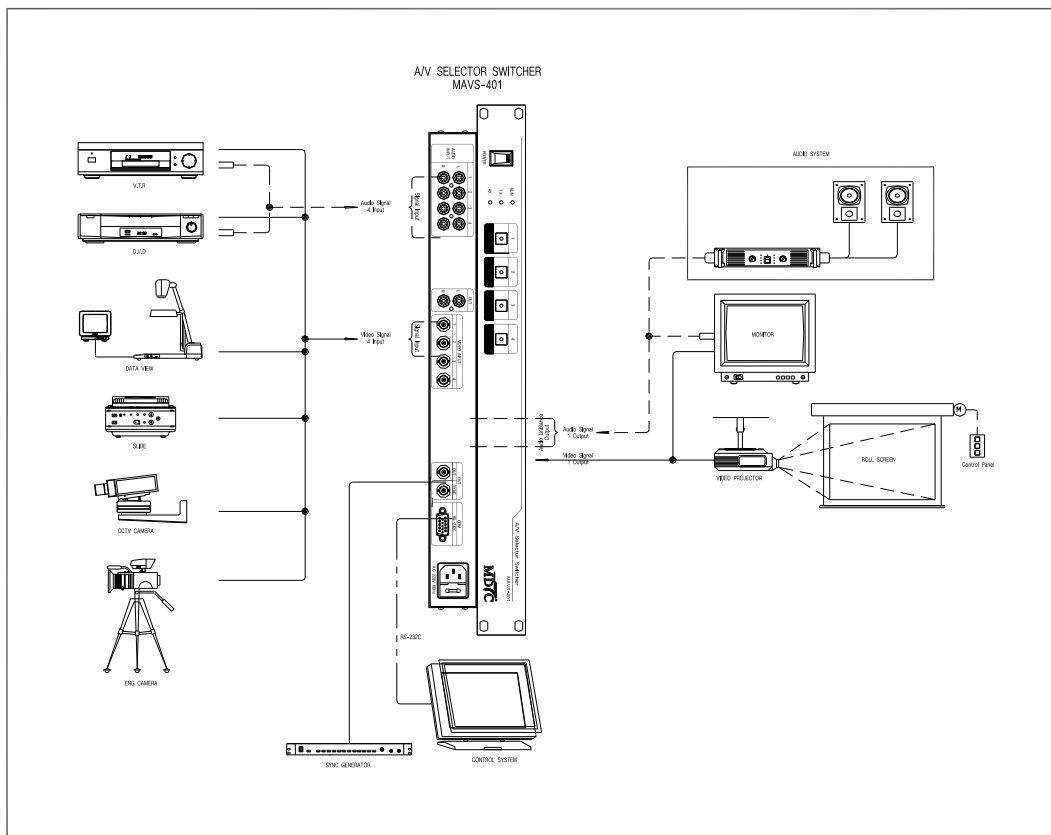

### Specifications

- Video Part
  - Input/Output number : 4 x 1
  - Input/Output type : Composite video 1Vp-p, 75ohm
  - Input/Output connector : BNC
  - Frequency response :  $\pm 0.1\text{dB}(750\text{KHz} \sim 4.7\text{MHz})$
  - Differential phase error :  $0.1^\circ$
  - Differential gain error : 0.1%
  - Crosstalk : below 60dB
  - Sync : Standards, BNC, 75ohm
- Remote Control Part
  - Serial control : 1 RS-232, D-sub 9pin connector
- Case & Power Part
  - Power source : AC 85 ~ 240V 50 ~ 60Hz
  - Temperature :  $0^\circ\text{C} \sim 40^\circ\text{C}$
  - Power consumption : Below 20Watt
  - Type : 19" Rack Type
  - Dimensions : 483(W) \* 44.5(H) \* 300(D) mm