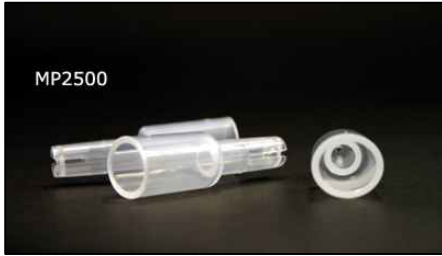

SENTECH KOREA 2010 ALCOHOL ANALYZER ALCOSCAN

The innovative technology of *Sentech Korea* opens up a happier future.

Accessories