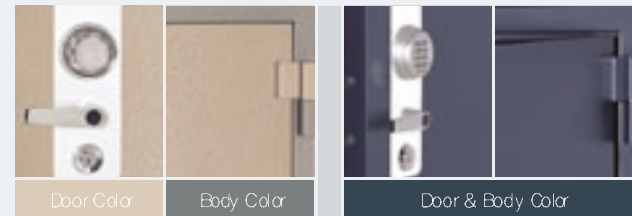

Model NO. **GB-1015**