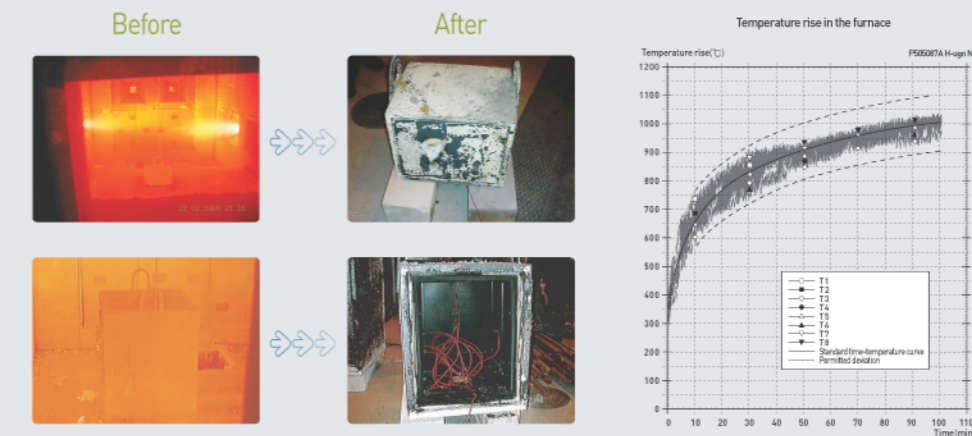

#### STEP 1

Test safe is placed in the furnace. The temperature inside of the safe are measured with six thermocouples.

#### STEP 3

After heating, the test safe is examined if the inside things are protected safely without burn-out.