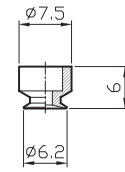

# OTHER SUCTION CUPS

Design data / Drawings

MBF80

MKD80

MBL20LA

MBL20L

SN4

MD6-MD