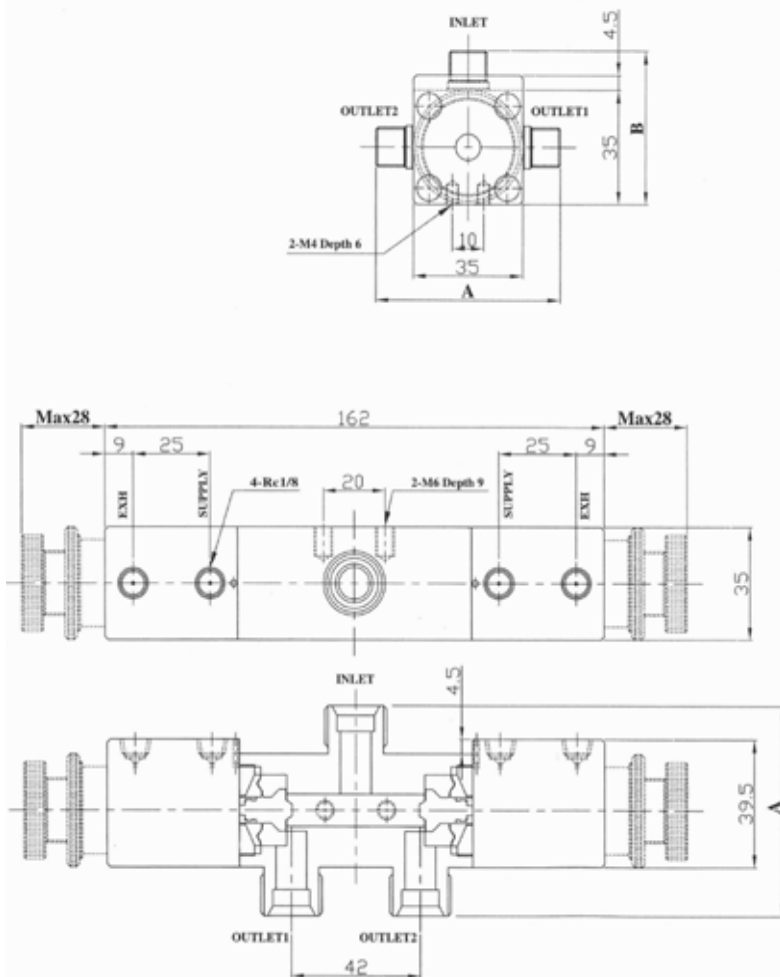

Pneumatic 3 - Way Valves

How to Order

A3D -	8	- F	B	-2	9	-1	0
	Valve Size	End Connection	Tube Standard	Actuation Mode		Fuction	
	008 ... 1/4"	F ... Flowell 20series	A ... metric	Outlet 1	Outlet 2	Outlet 1	Outlet 2
	010 ... 3/8"	R ... Flowell 60series	B ... inch	2 ... Normally closed		0 ... ON / OFF	
	015 ... 1/2"	P ... Pillar Super fittings		9 ... Normally open		1 ... Flow-rate control	
	020 ... 3/4"	S ... Pillar Super 300					
	025 ... 1"	K ... Kurabo Finallock					
		T ... Tube type					

(A3D - 10)

(A3D - 15)

Fittings	A	
	0 10	0 15
Flowell 20series	59	65
Flowell 60series	94	94
Pillar Super Fittings	69	75
Pillar Super 300	65	70
Kurabo Finallock	75	75
Tube type	77	81

全ての寸法は参考値です。

All dimensions are for reference only.

全ての寸法単位はミリメートルです。

mm

All dimensions are in millimeters.

Pneumatic 3 - Way Valves

(A3D - 20)

Fittings	A
Flowell 20series	83
Flowell 60series	111
Pillar Super Fittings	97
Pillar Super 300	89
Kurabo Finallock	93
Tube type	105

mm

All dimensions are in millimeters.