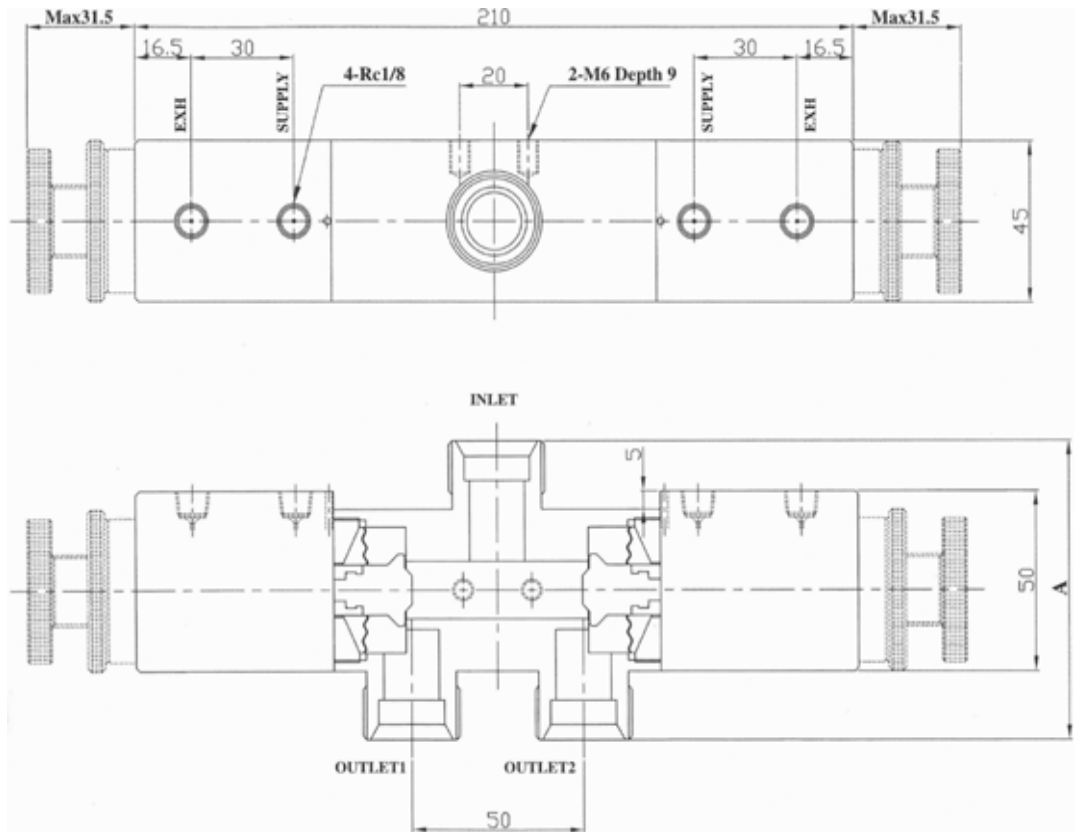

(A3D - 10)

(A3D - 15)

Fittings	A	
	0 10	0 15
Flowell 20series	59	65
Flowell 60series	94	94
Pillar Super Fittings	69	75
Pillar Super 300	65	70
Kurabo Finallock	75	75
Tube type	77	81

全ての寸法は参考値です。

All dimensions are for reference only.

全ての寸法単位はミリメートルです。

mm

All dimensions are in millimeters.

Pneumatic 3 - Way Valves

(A3D - 20)

Fittings	A
Flowell 20series	83
Flowell 60series	111
Pillar Super Fittings	97
Pillar Super 300	89
Kurabo Finallock	93
Tube type	105

(A3D - 25)

Fittings	A
Flowell 20series	104
Flowell 60series	138
Pillar Super Fittings	120
Pillar Super 300	114
Kurabo Finallock	120
Tube type	140

全ての寸法は参考値です。

All dimensions are for reference only.

全ての寸法単位はミリメートルです。

mm

All dimensions are in millimeters.