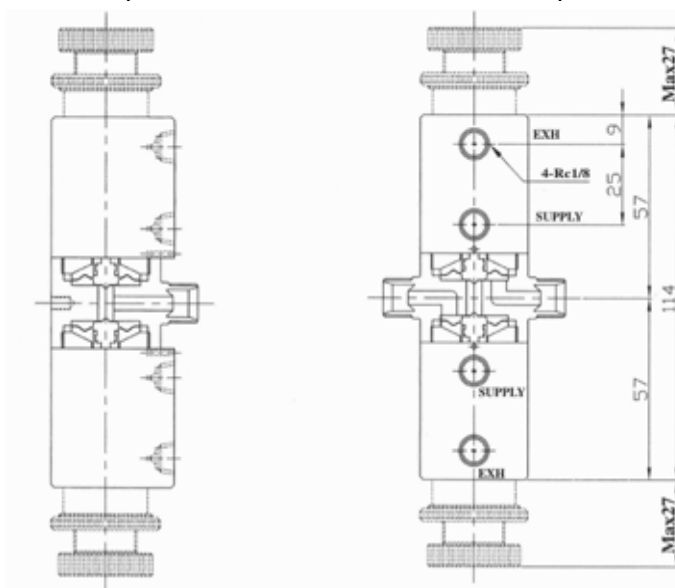

Pneumatic 3 - Way Valves

How to Order

A3D -	8	- F	B	-2	9	-1	0
	Valve Size	End Connection	Tube Standard	Actuation Mode		Fuction	
	008 ... 1/4"	F ... Flowell 20series	A ... metric	Outlet 1	Outlet 2	Outlet 1	Outlet 2
	010 ... 3/8"	R ... Flowell 60series	B ... inch	2 ... Normally closed		0 ... ON / OFF	
	015 ... 1/2"	P ... Pillar Super fittings		9 ... Normally open		1 ... Flow-rate control	
	020 ... 3/4"	S ... Pillar Super 300					
	025 ... 1"	K ... Kurabo Finallock					
		T ... Tube type					

(A3D - 10)

(A3D - 15)

Fittings	A	
	0 10	0 15
Flowell 20series	59	65
Flowell 60series	94	94
Pillar Super Fittings	69	75
Pillar Super 300	65	70
Kurabo Finallock	75	75
Tube type	77	81

全ての寸法は参考値です。

All dimensions are for reference only.

全ての寸法単位はミリメートルです。

mm

All dimensions are in millimeters.

Pneumatic 3 - Way Valves

(A3D - 20)

Fittings	A
Flowell 20series	83
Flowell 60series	111
Pillar Super Fittings	97
Pillar Super 300	89
Kurabo Finallock	93
Tube type	105