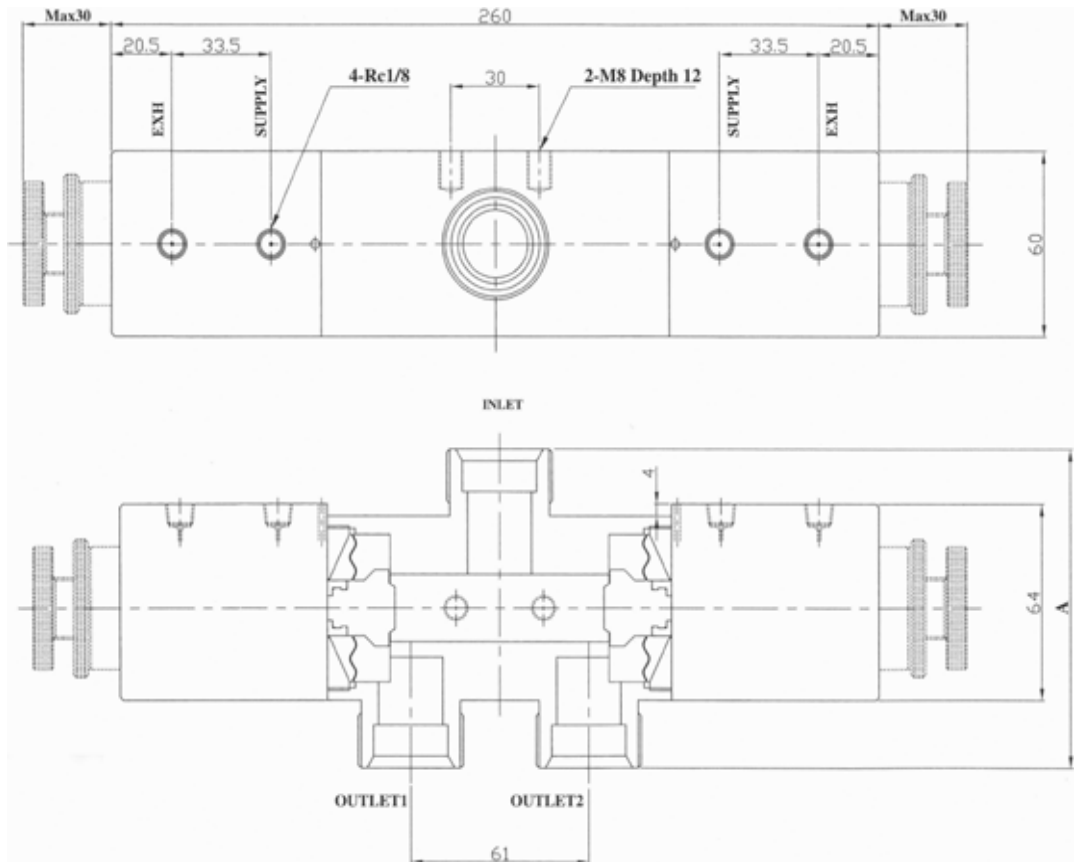

全ての寸法単位はミリメートルです。

mm

All dimensions are in millimeters.

Pneumatic 3 - Way Valves

(A3D - 20)

Fittings	A
Flowell 20series	83
Flowell 60series	111
Pillar Super Fittings	97
Pillar Super 300	89
Kurabo Finallock	93
Tube type	105

(A3D - 25)

Fittings	A
Flowell 20series	104
Flowell 60series	138
Pillar Super Fittings	120
Pillar Super 300	114
Kurabo Finallock	120
Tube type	140

全ての寸法は参考値です。

All dimensions are for reference only.

全ての寸法単位はミリメートルです。

mm

All dimensions are in millimeters.