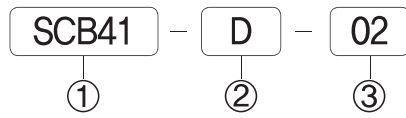

◆ SCP400 시리즈

▶ 2위치 싱글

SCP411D-F5

SCP411B-C1

▶ 2위치 더블

SCP420D-F5

SCP420B-C1

◆ 외형 치수도

▶ 3위치 Close Center, Exhaust Center, Open Center

SCP433D-F5

SCP433B-C1

SCP443D-F5

SCP453D-F5

▶ 매니폴더 주문형식

매니폴더 주문형식 SCB41-D-00

- ① 시리즈 SCP400D용 매니폴더
- ② 배관형식 D: 직접배관형 매니폴더
- ③ 연수 02: 2련 매니폴더 (표준: 2련 ~ 14련)
BLK: 블랭킹 플레이트

매니폴더 치수

연수	2	3	4	5	6	7	8	9	10	11	12	13	14
B	46,0	65,0	84,0	103,0	122,0	141,0	160,0	179,0	196,0	217,0	236,0	255,0	274,0
A	59,0	78,0	97,0	116,0	135,0	154,0	173,0	192,0	211,0	230,0	249,0	268,0	287,0

매니폴더 주문형식 SCB41-B-00

- ① 시리즈 SCP400B용 매니폴더
- ② 배관형식 B: 베이스배관형 매니폴더
- ③ 연수 S: 싱글베이스(1/4)
02: 2련 매니폴더 (표준: 2련 ~ 14련)
BLK: 블랭킹 플레이트

매니폴더 치수

연수	2	3	4	5	6	7	8	9	10	11	12	13	14
B	49,0	68,0	87,0	106,0	125,0	144,0	163,0	182,0	201,0	220,0	239,0	258,0	277,0
A	62,0	81,0	100,0	119,0	138,0	157,0	176,0	195,0	214,0	233,0	252,0	271,0	290,0