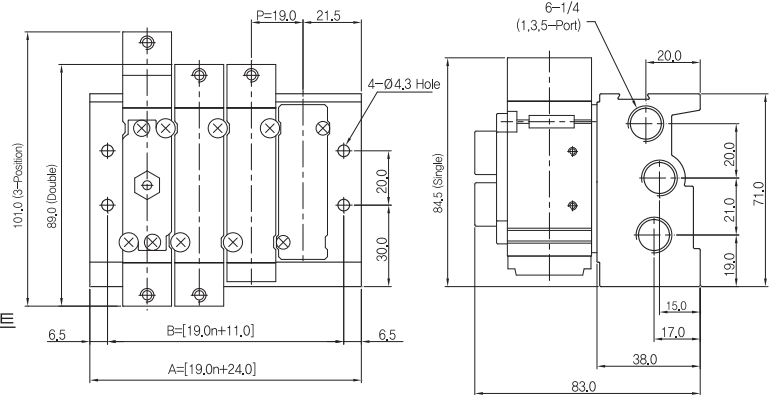

- ① 시리즈 SCP400B용 매니폴더
- ② 배관형식 B: 베이스배관형 매니폴더
- ③ 연수 S: 싱글베이스(1/4)
  02: 2련 매니폴더 (표준: 2련 ~ 14련)
  BLK: 블랭킹 플레이트