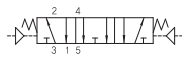

▶ 3위치 Close Center, Exhaust Center, Open Center

SCP433D-F5

SCP433B-C1

SCP443D-F5

SCP453D-F5

▶ 매니폴더 주문형식

매니폴더 주문형식 SCB41-D-00

- ① 시리즈 SCP400D용 매니폴더
- ② 배관형식 D: 직접배관형 매니폴더
- ③ 연수 02: 2련 매니폴더 (표준: 2련 ~ 14련)
BLK: 블랭킹 플레이트

매니폴더 치수

연수	2	3	4	5	6	7	8	9	10	11	12	13	14
B	46,0	65,0	84,0	103,0	122,0	141,0	160,0	179,0	196,0	217,0	236,0	255,0	274,0
A	59,0	78,0	97,0	116,0	135,0	154,0	173,0	192,0	211,0	230,0	249,0	268,0	287,0

매니폴더 주문형식 SCB41-B-00