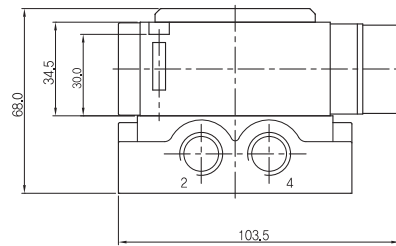

◆ SCP500 시리즈

▶ 2위치 싱글

SCP511D-F5

SCP511B-C2

▶ 2위치 더블

SCP520D-F5

SCP520B-C2