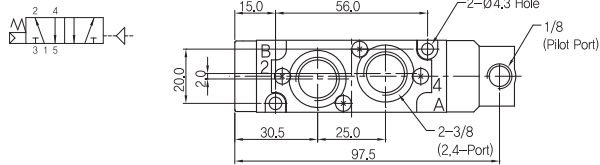

◆ SCP500 시리즈

▶ 2위치 싱글

SCP511D-F5

SCP511B-C2