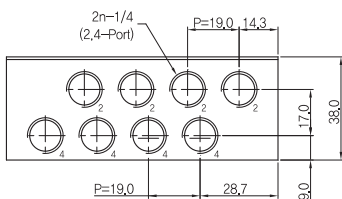

매니폴더 치수

연수	2	3	4	5	6	7	8	9	10	11	12	13	14
B	46,0	65,0	84,0	103,0	122,0	141,0	160,0	179,0	196,0	217,0	236,0	255,0	274,0
A	59,0	78,0	97,0	116,0	135,0	154,0	173,0	192,0	211,0	230,0	249,0	268,0	287,0

매니폴더 주문형식 SCB41-B-00

- ① 시리즈 SCP400B용 매니폴더
- ② 배관형식 B: 베이스배관형 매니폴더
- ③ 연수 S: 싱글베이스(1/4)
02: 2련 매니폴더 (표준: 2련 ~ 14련)
BLK: 블랭킹 플레이트

매니폴더 치수

연수	2	3	4	5	6	7	8	9	10	11	12	13	14
B	49,0	68,0	87,0	106,0	125,0	144,0	163,0	182,0	201,0	220,0	239,0	258,0	277,0
A	62,0	81,0	100,0	119,0	138,0	157,0	176,0	195,0	214,0	233,0	252,0	271,0	290,0