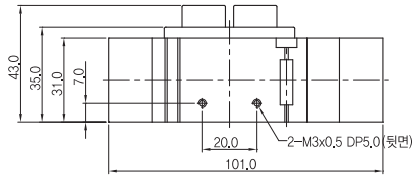

▶ 3위치 Close Center, Exhaust Center, Open Center

SCP433D-F5

SCP433B-C1

SCP443D-F5

SCP453D-F5

▶ 매니폴더 주문형식

매니폴더 주문형식 SCB41-D-00

- ① 시리즈 SCP400D용 매니폴더
- ② 배관형식 D: 직접배관형 매니폴더
- ③ 연수 02: 2련 매니폴더 (표준: 2련 ~ 14련)
BLK: 블랭킹 플레이트

매니폴더 치수

연수	2	3	4	5	6	7	8	9	10	11	12	13	14
B	46,0	65,0	84,0	103,0	122,0	141,0	160,0	179,0	196,0	217,0	236,0	255,0	274,0
A	59,0	78,0	97,0	116,0	135,0	154,0	173,0	192,0	211,0	230,0	249,0	268,0	287,0

매니폴더 주문형식 SCB41-B-00

- ① 시리즈 SCP400B용 매니폴더
- ② 배관형식 B: 베이스배관형 매니폴더
- ③ 연수 S: 싱글베이스(1/4)
02: 2련 매니폴더 (표준: 2련 ~ 14련)
BLK: 블랭킹 플레이트

매니폴더 치수

연수	2	3	4	5	6	7	8	9	10	11	12	13	14
B	49,0	68,0	87,0	106,0	125,0	144,0	163,0	182,0	201,0	220,0	239,0	258,0	277,0
A	62,0	81,0	100,0	119,0	138,0	157,0	176,0	195,0	214,0	233,0	252,0	271,0	290,0