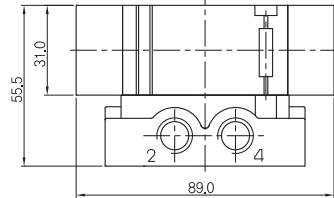

매니폴더 주문형식 SCB31-B-00

① 시리즈
SCP300B용 매니폴더

② 배관형식
B: 베이스배관형 매니폴더

③ 연수
S: 상글베이스(1/4)
02: 2련 매니폴더
(표준: 2련 ~ 14련)
BLK: 블랭킹 플레이트

매니폴더 치수

행/목	연수	2	3	4	5	6	7	8	9	10	11	12	13	14
B		43.0	59.0	75.0	91.0	107.0	123.0	139.0	155.0	171.0	187.0	203.0	219.0	235.0
A		56.0	72.0	88.0	104.0	120.0	136.0	152.0	166.0	184.0	200.0	216.0	232.0	248.0

◆ SCP400 시리즈

▶ 2위치 싱글

SCP411D-F5

SCP411B-C1

▶ 2위치 더블

SCP420D-F5

SCP420B-C1

◆ 외형 치수도

매니폴더 치수

연수	2	3	4	5	6	7	8	9	10	11	12	13	14
B	46,0	65,0	84,0	103,0	122,0	141,0	160,0	179,0	196,0	217,0	236,0	255,0	274,0
A	59,0	78,0	97,0	116,0	135,0	154,0	173,0	192,0	211,0	230,0	249,0	268,0	287,0

매니폴더 주문형식 SCB41-B-00