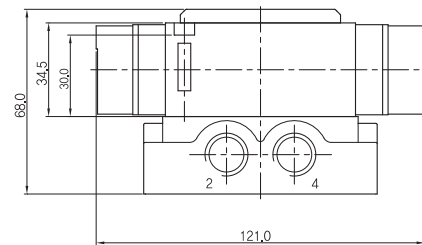

- ① 시리즈 SCP400B용 매니폴더
- ② 배관형식 B: 베이스배관형 매니폴더
- ③ 연수 S: 싱글베이스(1/4)
02: 2련 매니폴더 (표준: 2련 ~ 14련)
BLK: 블랭킹 플레이트

매니폴더 치수

연수	2	3	4	5	6	7	8	9	10	11	12	13	14
B	49,0	68,0	87,0	106,0	125,0	144,0	163,0	182,0	201,0	220,0	239,0	258,0	277,0
A	62,0	81,0	100,0	119,0	138,0	157,0	176,0	195,0	214,0	233,0	252,0	271,0	290,0

◆ SCP500 시리즈

▶ 2위치 싱글

SCP511D-F5

SCP511B-C2

▶ 2위치 더블

SCP520D-F5

SCP520B-C2

◆ 외형 치수도