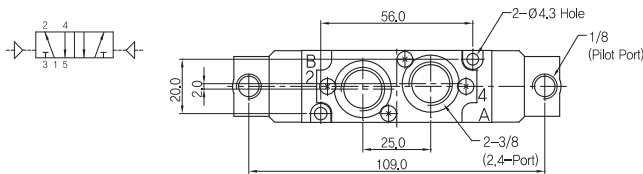

- ① 시리즈 SCP400B용 매니폴더
- ② 배관형식 B: 베이스배관형 매니폴더
- ③ 연수 S: 싱글베이스(1/4)
02: 2련 매니폴더 (표준: 2련 ~ 14련)
BLK: 블랭킹 플레이트

매니폴더 치수

연수	2	3	4	5	6	7	8	9	10	11	12	13	14
B	49,0	68,0	87,0	106,0	125,0	144,0	163,0	182,0	201,0	220,0	239,0	258,0	277,0
A	62,0	81,0	100,0	119,0	138,0	157,0	176,0	195,0	214,0	233,0	252,0	271,0	290,0

◆ SCP500 시리즈

▶ 2위치 싱글

SCP511D-F5

SCP511B-C2

▶ 2위치 더블

SCP520D-F5

SCP520B-C2

◆ 외형 치수도