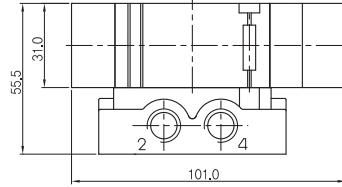

◆ 외형 치수도

▶ 3위치 Close Center, Exhaust Center, Open Center

▶ 매니폴더 주문형식

- ① 시리즈 SCP400D용 매니폴더
- ② 배관형식 D: 직접배관형 매니폴더
- ③ 연수 02: 2련 매니폴더 (표준: 2련 ~ 14련)
  BLK: 블랭킹 플레이트

매니폴더 치수

연수	2	3	4	5	6	7	8	9	10	11	12	13	14
B	46,0	65,0	84,0	103,0	122,0	141,0	160,0	179,0	196,0	217,0	236,0	255,0	274,0
A	59,0	78,0	97,0	116,0	135,0	154,0	173,0	192,0	211,0	230,0	249,0	268,0	287,0

- ① 시리즈 SCP400B용 매니폴더
- ② 배관형식 B: 베이스배관형 매니폴더
- ③ 연수 S: 싱글베이스(1/4)
  02: 2련 매니폴더 (표준: 2련 ~ 14련)
  BLK: 블랭킹 플레이트

매니폴더 치수

연수	2	3	4	5	6	7	8	9	10	11	12	13	14
B	49,0	68,0	87,0	106,0	125,0	144,0	163,0	182,0	201,0	220,0	239,0	258,0	277,0
A	62,0	81,0	100,0	119,0	138,0	157,0	176,0	195,0	214,0	233,0	252,0	271,0	290,0