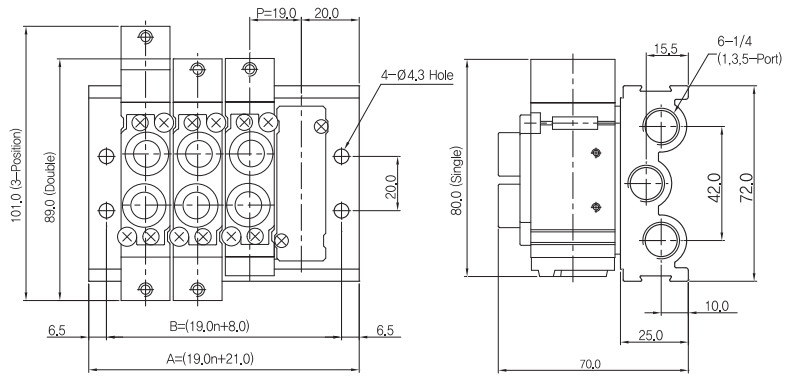

▶ 3위치 Close Center, Exhaust Center, Open Center

SCP433D-F5

SCP433B-C1

SCP443D-F5

SCP453D-F5

▶ 매니폴더 주문형식

매니폴더 주문형식 SCB41-D-00

- ① 시리즈 SCP400D용 매니폴더
- ② 배관형식 D: 직접배관형 매니폴더
- ③ 연수 02: 2련 매니폴더 (표준: 2련 ~ 14련)
BLK: 블랭킹 플레이트

매니폴더 치수

연수	2	3	4	5	6	7	8	9	10	11	12	13	14
B	46,0	65,0	84,0	103,0	122,0	141,0	160,0	179,0	196,0	217,0	236,0	255,0	274,0
A	59,0	78,0	97,0	116,0	135,0	154,0	173,0	192,0	211,0	230,0	249,0	268,0	287,0

매니폴더 주문형식 SCB41-B-00