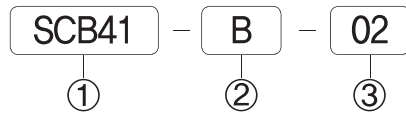

◆ SCP400 시리즈

▶ 2위치 싱글

SCP411D-F5

SCP411B-C1

▶ 2위치 더블

SCP420D-F5

SCP420B-C1

◆ 외형 치수도

▶ 3위치 Close Center, Exhaust Center, Open Center

SCP433D-F5

SCP433B-C1

SCP443D-F5

SCP453D-F5

▶ 매니폴더 주문형식

매니폴더 주문형식 SCB41-D-00

- ① 시리즈 SCP400D용 매니폴더
- ② 배관형식 D: 직접배관형 매니폴더
- ③ 연수 02: 2련 매니폴더 (표준: 2련 ~ 14련)
BLK: 블랭킹 플레이트

매니폴더 치수

연수	2	3	4	5	6	7	8	9	10	11	12	13	14
B	46,0	65,0	84,0	103,0	122,0	141,0	160,0	179,0	196,0	217,0	236,0	255,0	274,0
A	59,0	78,0	97,0	116,0	135,0	154,0	173,0	192,0	211,0	230,0	249,0	268,0	287,0

매니폴더 주문형식 SCB41-B-00

- ① 시리즈 SCP400B용 매니폴더
- ② 배관형식 B: 베이스배관형 매니폴더
- ③ 연수 S: 싱글베이스(1/4)
02: 2련 매니폴더 (표준: 2련 ~ 14련)
BLK: 블랭킹 플레이트

매니폴더 치수

연수	2	3	4	5	6	7	8	9	10	11	12	13	14
B	49,0	68,0	87,0	106,0	125,0	144,0	163,0	182,0	201,0	220,0	239,0	258,0	277,0
A	62,0	81,0	100,0	119,0	138,0	157,0	176,0	195,0	214,0	233,0	252,0	271,0	290,0