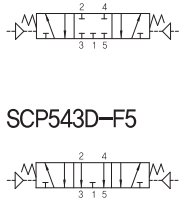

◆ 외형 치수도

▶ 3위치 Close Center, Exhaust Center, Open Center

SCP533D-F5